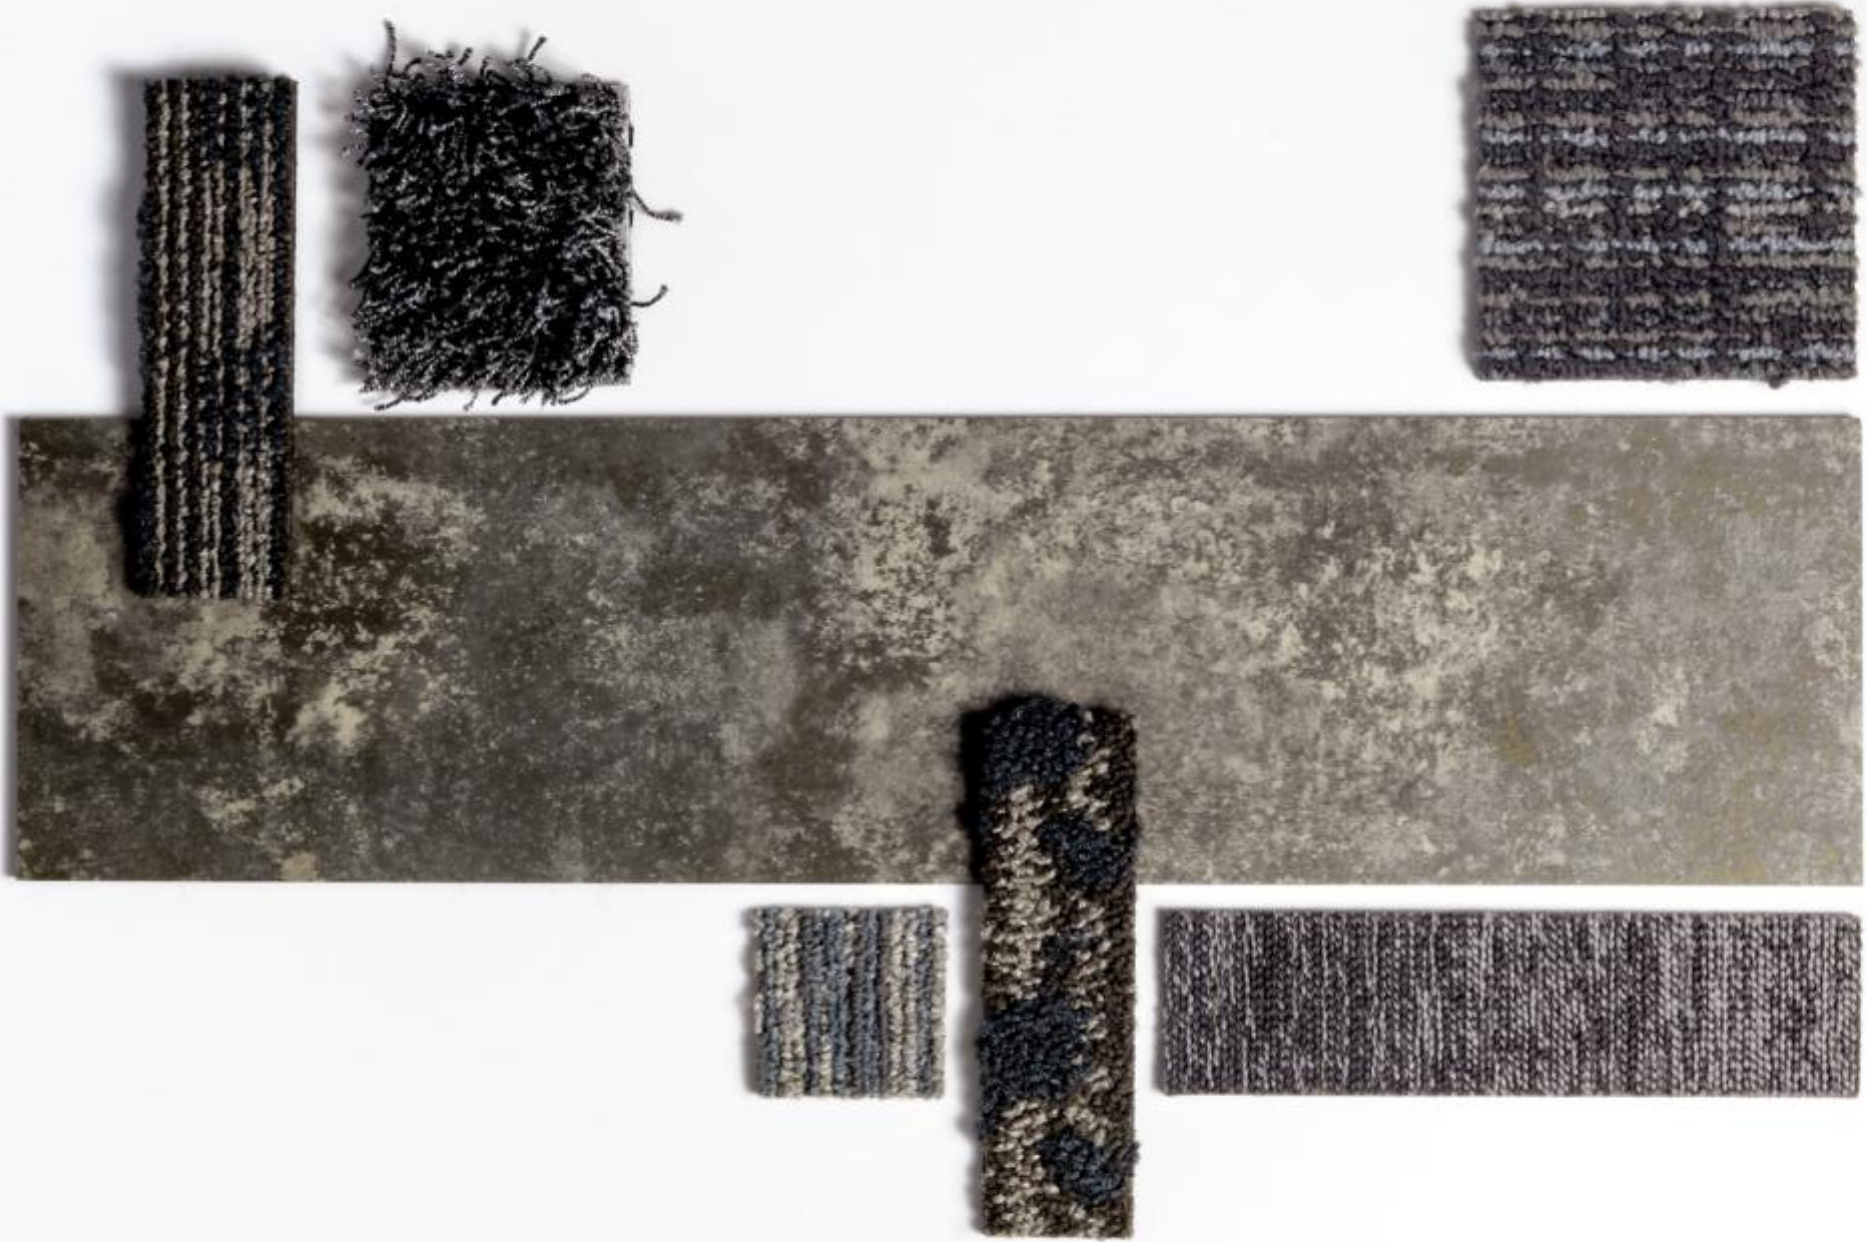

**Product Boundary** Metallics **Colours** Morning Mist, Desert Shadow, Evening Dusk

**LVT Product** Boundary Metallics **Colour** Morning Mist  
**Carpet Product** Global Change | Raku **Colour** Morning Mist

**LVT Product** Boundary Metallics **Colour** Daylight  
**Carpet Product** Progression I | Global Change  
**Colour** Daylight

**Carpet Product** Global Change | Glazing **Colour Fawn**  
**LVT Product** Boundary Metallics **Colour Fawn**

Коллекция Boundary Metallics отлично  
сочетается с ковровой плиткой  
Interface.

**LVT Product** Boundary Metallics **Colour** Eclipse

**Carpet Product** Global Change Raku **Colour** Eclipse

Boundary Metallics | Daylight

Boundary Metallics | Desert Shadow

Boundary Metallics | Eclipse

Boundary Metallics | Evening Dusk

Boundary Metallics | Fawn

Boundary Metallics | Morning Mist