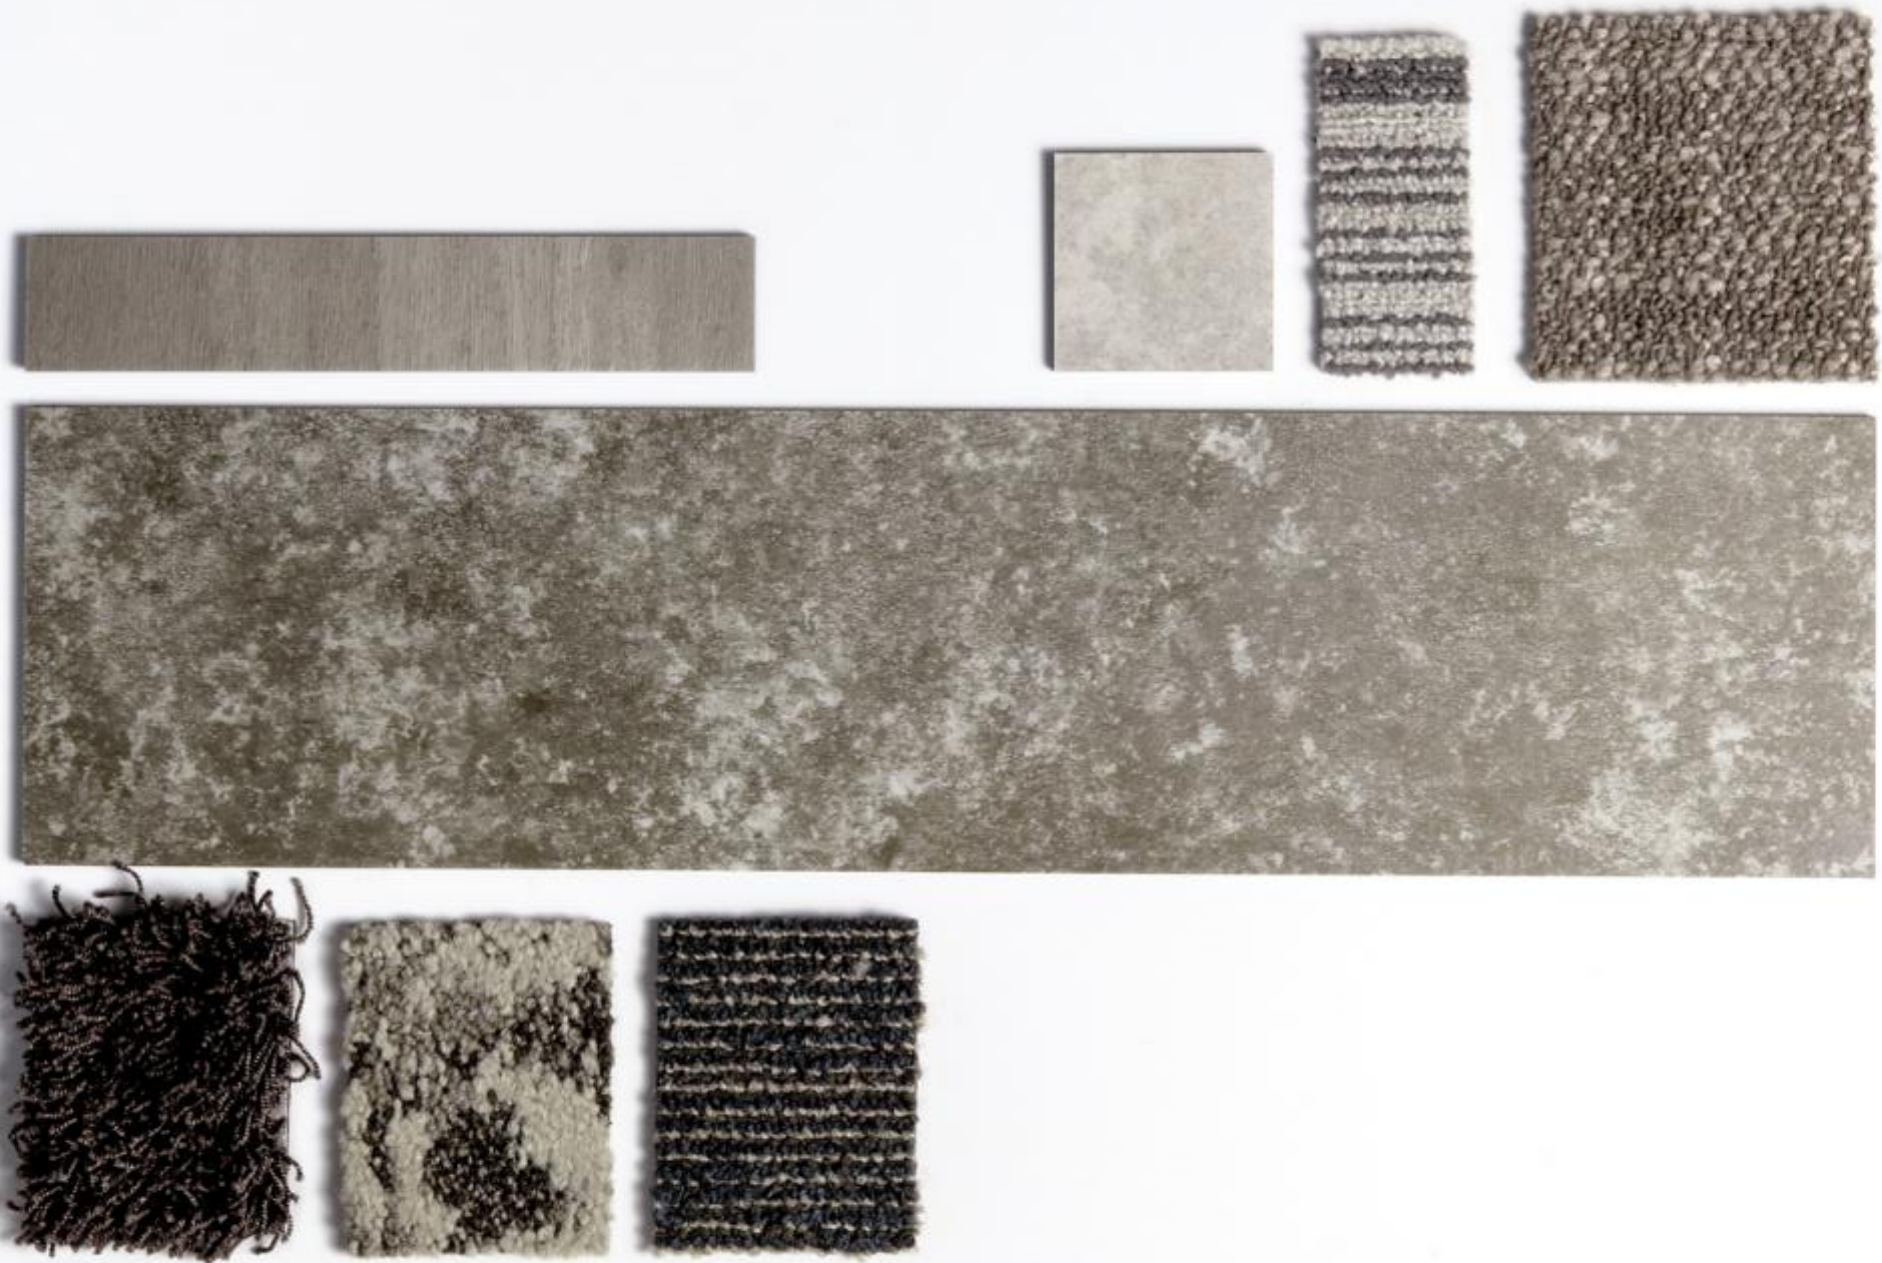

**Product Boundary** Metallics **Colours** Morning Mist, Desert Shadow, Evening Dusk

**LVT Product** Boundary Metallics **Colour** Morning Mist  
**Carpet Product** Global Change | Raku **Colour** Morning Mist

**LVT Product** Boundary Metallics **Colour** Daylight  
**Carpet Product** Progression I | Global Change  
**Colour** Daylight

**Carpet Product** Global Change | Glazing **Colour Fawn**  
**LVT Product** Boundary Metallics **Colour Fawn**

Коллекция Boundary Metallics отлично  
сочетается с ковровой плиткой  
Interface.

**LVT Product** Boundary Metallics **Colour** Eclipse

**Carpet Product** Global Change Raku **Colour** Eclipse

Boundary Metallics | Daylight

Boundary Metallics | Desert Shadow

Boundary Metallics | Eclipse

Boundary Metallics | Evening Dusk

Boundary Metallics | Fawn

Boundary Metallics | Morning Mist